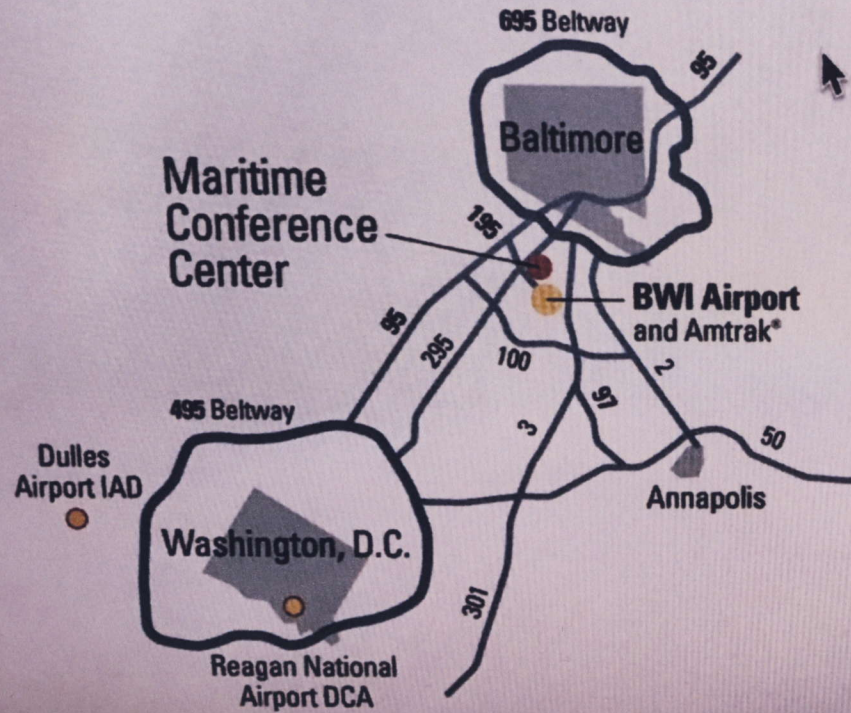

MCC AREA Overview

MCC Campus Overview

MITAGS-MCC CAMPUS LOT AND BUILDING LOCATIONS

Building #1 - North Residence Tower: This building includes Meeting Rooms 2-8 North. We suggest you park in Lots C or D.

Building #2 - South Residence Tower: This building includes the Main Lobby, Chesapeake Dining Room, Front Desk, Meeting Rooms 2-7 South, and Deckrooms A & B. We suggest you park in Lots C and D.

Building #3 - North Academic Building: This building includes Classrooms 1, 2, and 3, Rooms A-300 to A-315, the Auditorium, and the Bridge Room. We suggest you park in Lot A.

Building #4 - South Academic Building: This building includes Rooms A-111 to A-129, the Administration Offices, and the Computer Lab. We suggest you park in Lot D.