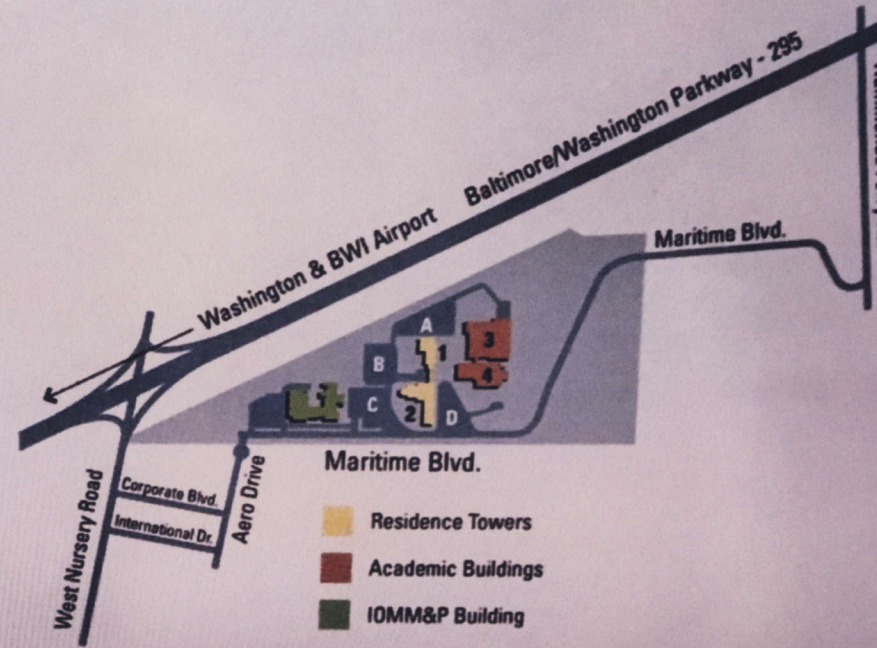

MCC AREA Overview

MCC Campus Overview

MITAGS-MCC CAMPUS LOT AND BUILDING LOCATIONS

Building #1 - North Residence Tower: This building includes Meeting Rooms 2-8 North. We suggest you park in Lots C or D.

Building #2 - South Residence Tower: This building includes the Main Lobby, Chesapeake Dining Room, Front Desk, Meeting Rooms 2-7 South, and Deckrooms A & B. We suggest you park in Lots C and D.

Building #3 - North Academic Building: This building includes Classrooms 1, 2, and 3, Rooms A-300 to A-315, the Auditorium, and the Bridge Room. We suggest you park in Lot A.

Building #4 - South Academic Building: This building includes Rooms A-111 to A-129, the Administration Offices, and the Computer Lab. We suggest you park in Lot D.